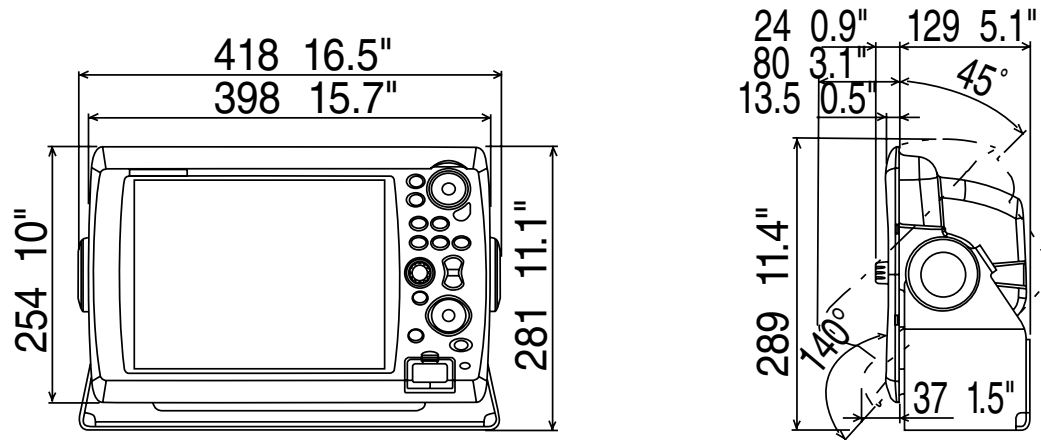

# NavNet 3D MFD12 Dimensional Drawings:

Multi Function Display (Table-top Mount) MFD12

6.8 kg 15.0 lb

Multi Function Display (Flush Mount) MFD12

5.4 kg 11.9 lb